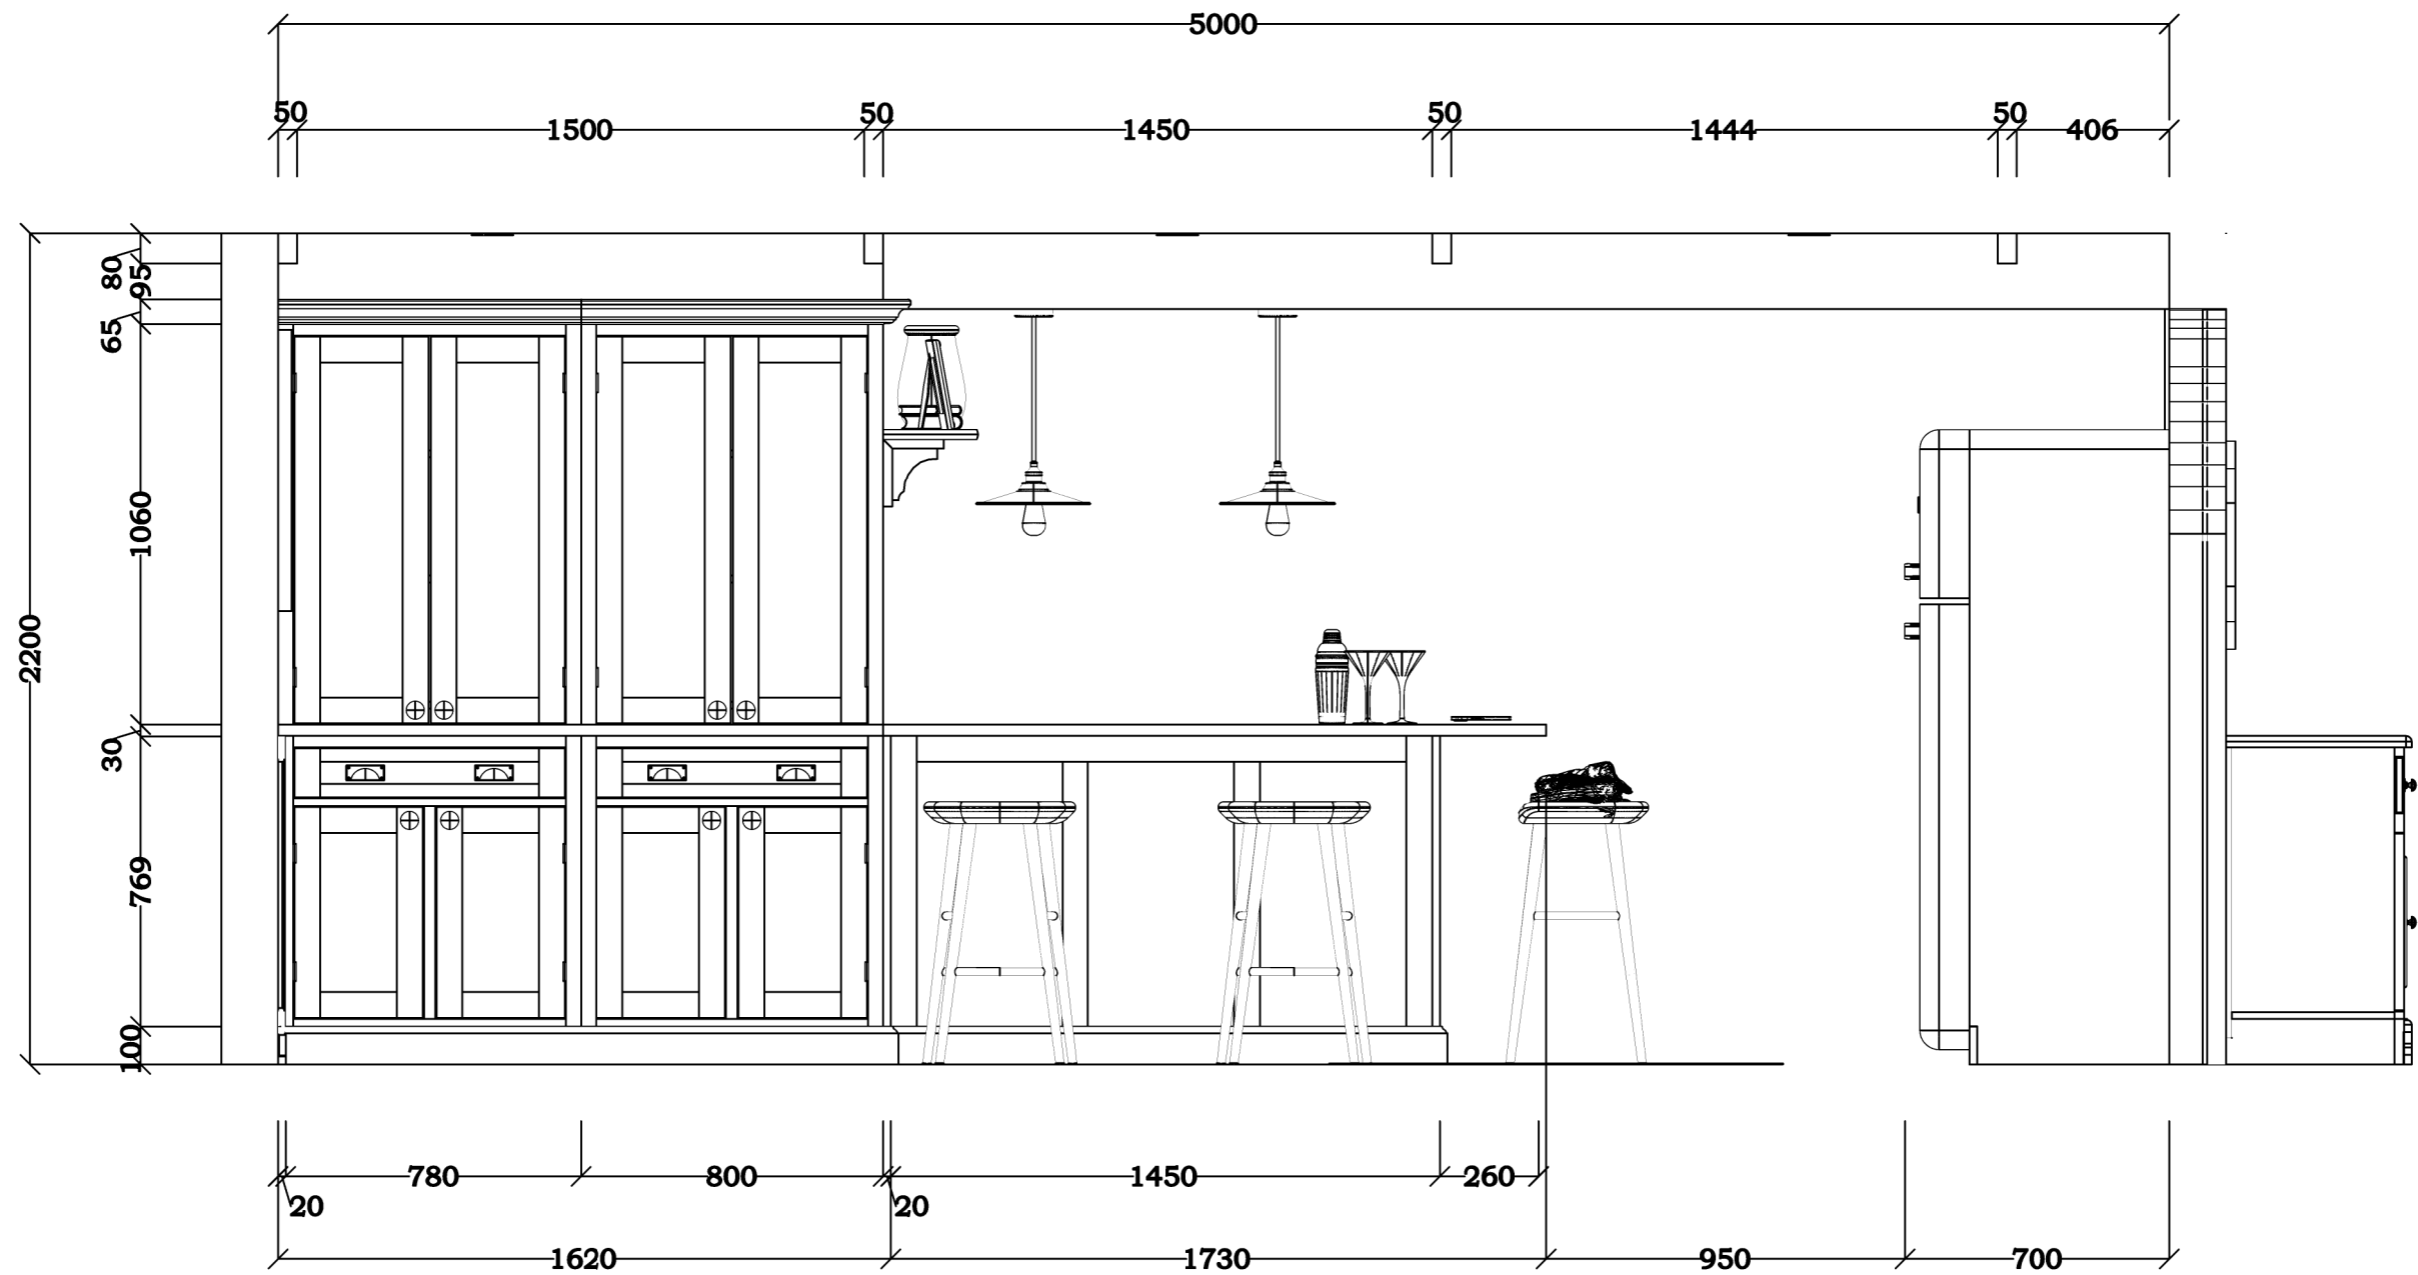

Wilson Willow
FINE BRITISH KITCHENS

Wilson Willow
FINE BRITISH KITCHENS

Wilson Willow
FINE BRITISH KITCHENS

Cabinet Legend				
Order	Description	Width	Depth	Height
1	Base bottle trellis	200	600	790
2	Integrated appliance panel	600	600	790
3	Sink Base Cabinet 2 doors	920	600	790
4	Pull out cabinet	600	600	790
5	Tray cabinet	200	600	790
6	Base 2 doors, 1 drawer	800	600	790
8	Base 2 doors, 1 drawer	1000	600	790
9	Base 4 drawers	450	600	790
10	Base 2 pan drawers, 1 drawer	1000	600	790
11	Base 2 pan drawers, 1 drawer	1000	600	790
12	Dresser 2 Doors	800	320	1060
13	Dresser 2 Doors	800	320	1060
14	Shelf with brackets	1000	250	204
15	Shelf with brackets	1000	250	204

Sink Wall Elevation

Wilson Willow
FINE BRITISH KITCHENS

Client
Microcad Software

Date
08/03/2023

Designer
Kaya Kemal

Plan No.
1234

Range
Trad In-Frame

Finish
Great White

Tops
Polished White

Window Valance Box
Campbell Bone Linen

Sink Wall Elevation

Iconic White
Silestone
Worktop

Polished Chrome
4" Ball Bearing
Butt Hinges

Polished Chrome
Square Plate
Cup Handle

Polished Chrome
Round Knob
Handle

Wilson Willow
FINE BRITISH KITCHENS

Dresser Units Elevation

Client
Microcad Software

Date
08/03/2023

Designer
Kaya Kemal

Plan No.
1234

Range
Trad In-Frame

Finish
Great White