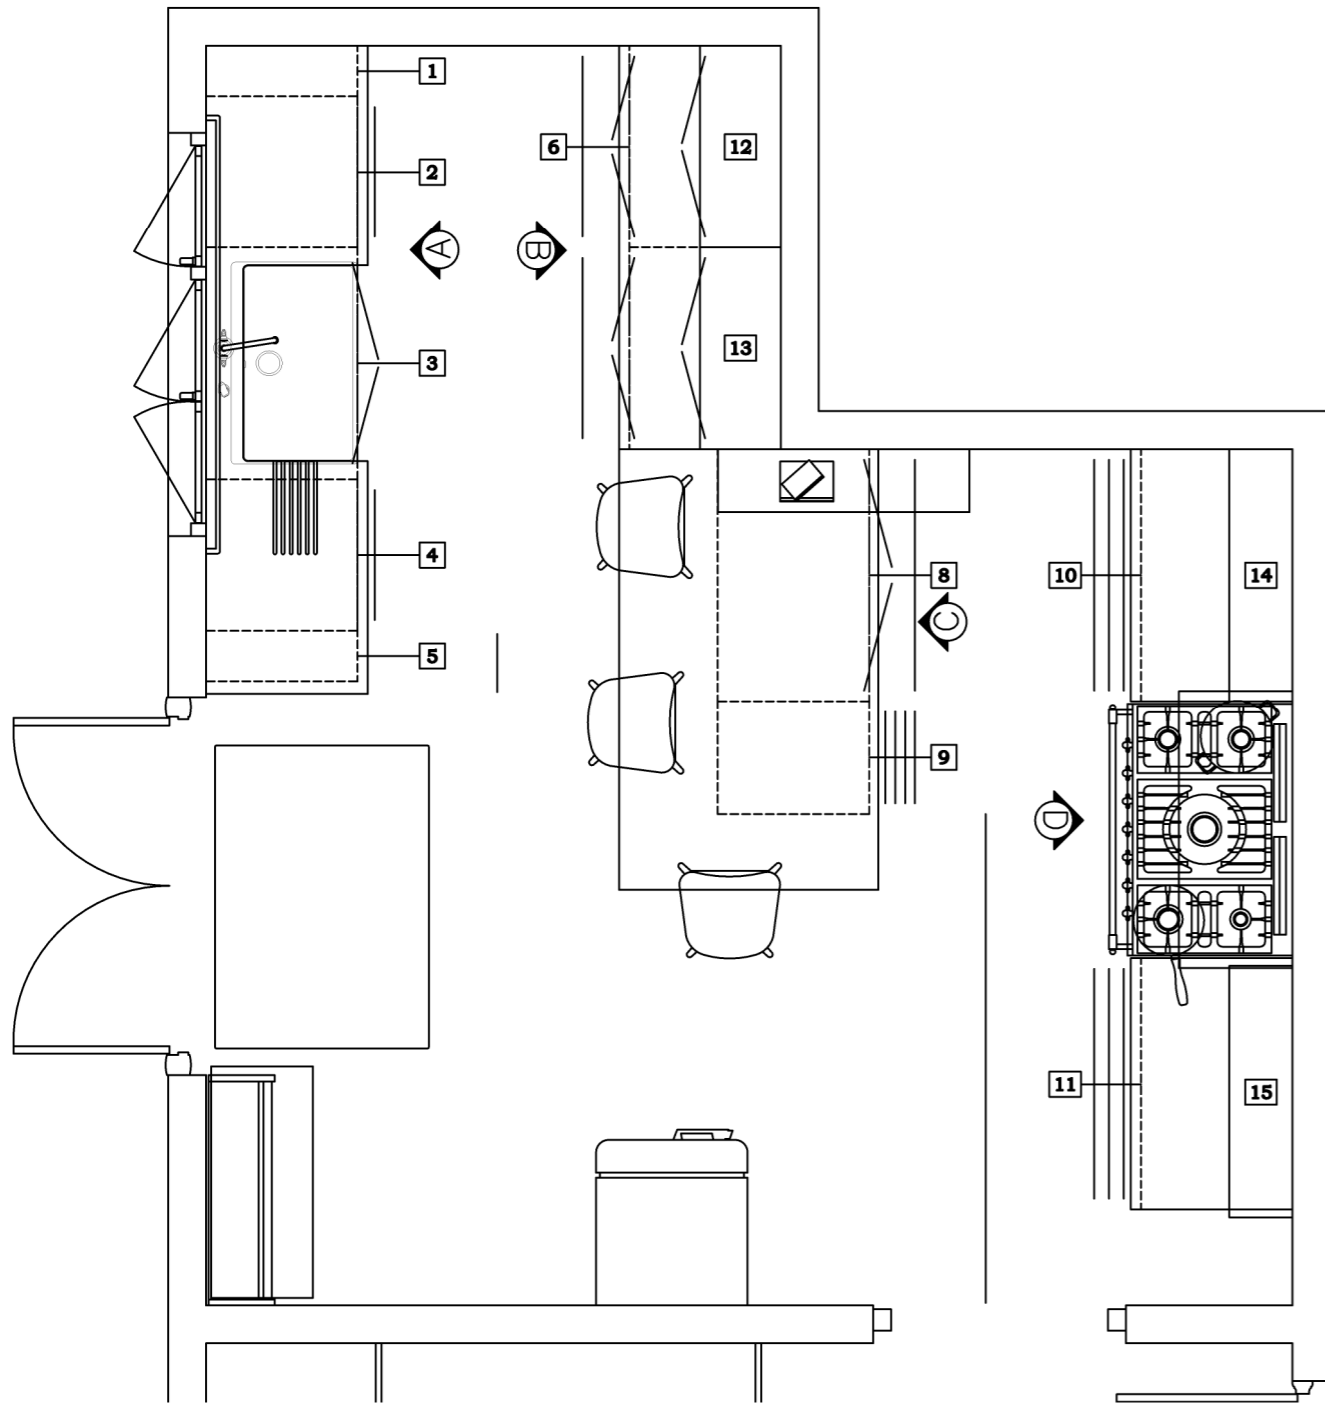

Wilson **Willow**
FINE BRITISH KITCHENS

Project
Hill Farm Cottage

2023 Kitchen Renovation

48 Heronsgate Rd,
Chorleywood,
WD3 5BB

Shaker 70mm

Polished Chrome
Round Knob 29mm

Polished Chrome
Square Plate Cup Handle

Wilson Willow
FINE BRITISH KITCHENS

Wilson Willow
FINE BRITISH KITCHENS

Wilson Willow
FINE BRITISH KITCHENS

Cabinet Legend				
Order	Description	Width	Depth	Height
1	Base bottle trellis	200	600	790
2	Integrated appliance panel	600	600	790
3	Sink Base Cabinet 2 doors	920	600	790
4	Pull out cabinet	600	600	790
5	Tray cabinet	200	600	790
6	Base 2 doors, 1 drawer	800	600	790
8	Base 2 doors, 1 drawer	1000	600	790
9	Base 4 drawers	450	600	790
10	Base 2 pan drawers, 1 drawer	1000	600	790
11	Base 2 pan drawers, 1 drawer	1000	600	790
12	Dresser 2 Doors	800	320	1060
13	Dresser 2 Doors	800	320	1060
14	Shelf with brackets	1000	250	204
15	Shelf with brackets	1000	250	204

Sink Wall Elevation

Wilson Willow
FINE BRITISH KITCHENS

Client
Microcad Software

Date
08/03/2023

Designer
Kaya Kemal

Plan No.
1234

Range
Trad In-Frame

Finish
Great White

Wilson Willow
FINE BRITISH KITCHENS

Dresser Units Elevation

Client
Microcad Software

Date
08/03/2023

Designer
Kaya Kemal

Plan No.
1234

Range
Trad In-Frame

Finish
Great White