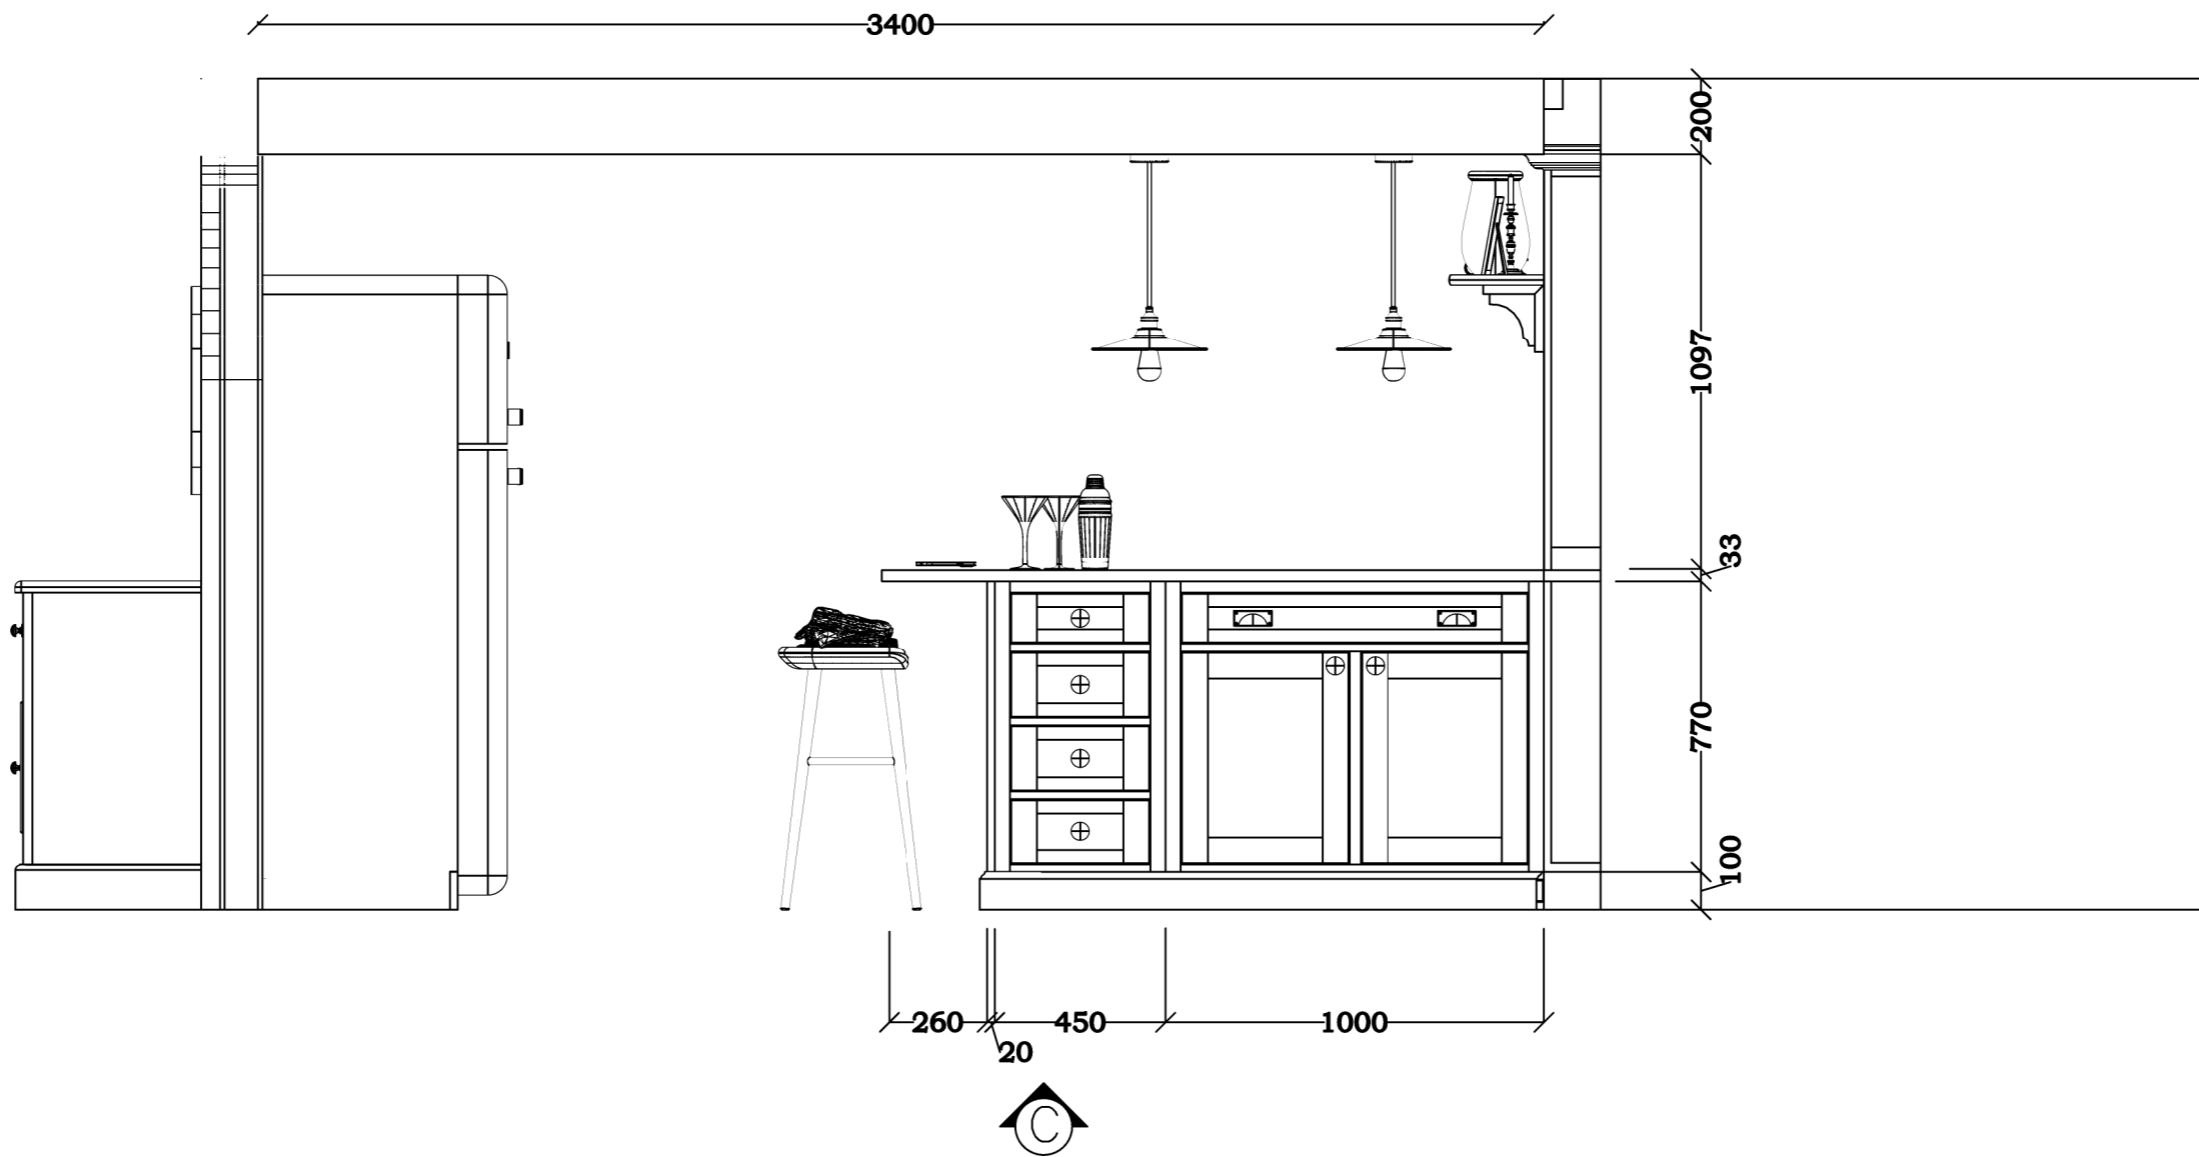

Island Cooker Side Elevation