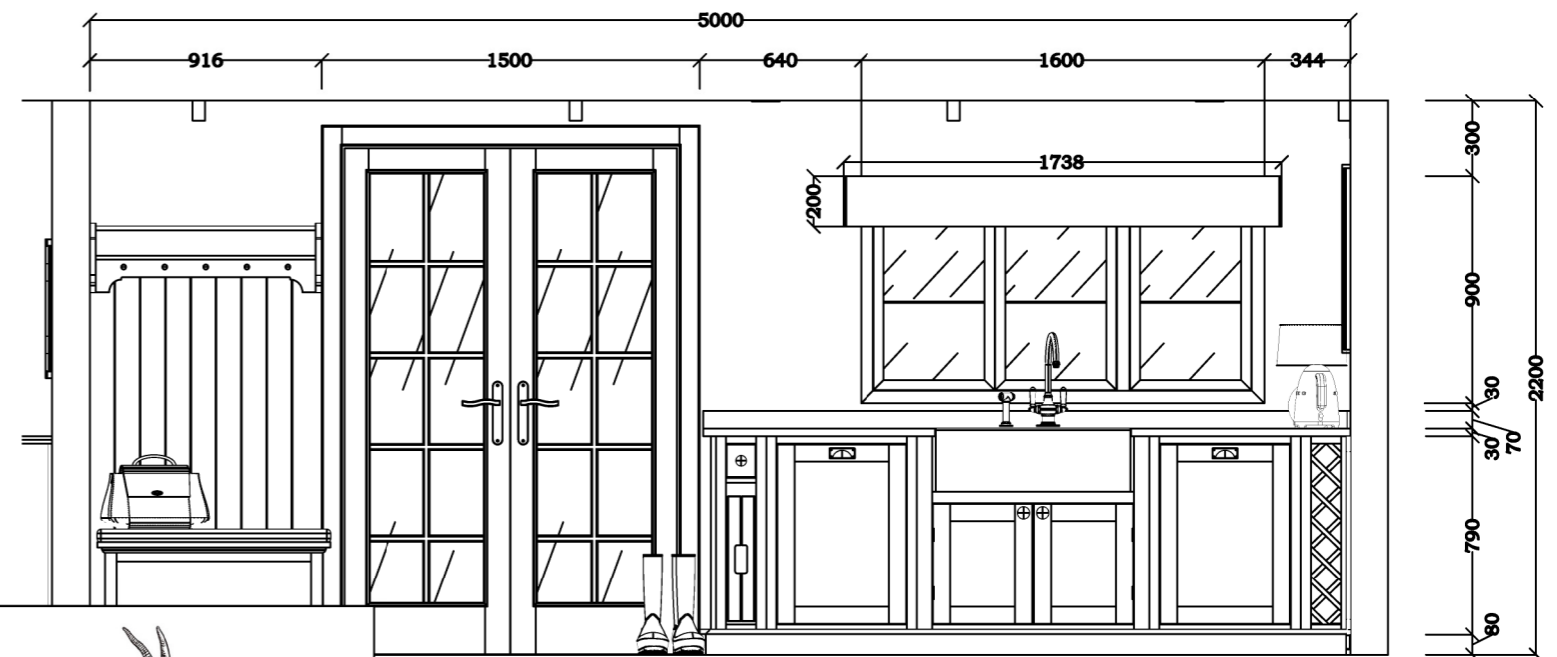

Wilson Willow
FINE BRITISH KITCHENS

Wilson Willow
FINE BRITISH KITCHENS

Wilson Willow
FINE BRITISH KITCHENS

Cabinet Legend				
Order	Description	Width	Depth	Height
1	Base bottle trellis	200	600	790
2	Integrated appliance panel	600	600	790
3	Sink Base Cabinet 2 doors	920	600	790
4	Pull out cabinet	600	600	790
5	Tray cabinet	200	600	790
6	Base 2 doors, 1 drawer	800	600	790
8	Base 2 doors, 1 drawer	1000	600	790
9	Base 4 drawers	450	600	790
10	Base 2 pan drawers, 1 drawer	1000	600	790
11	Base 2 pan drawers, 1 drawer	1000	600	790
12	Dresser 2 Doors	800	320	1060
13	Dresser 2 Doors	800	320	1060
14	Shelf with brackets	1000	250	204
15	Shelf with brackets	1000	250	204

Sink Wall Elevation

Wilson Willow
FINE BRITISH KITCHENS

Client
Microcad Software

Date
08/03/2023

Designer
Kaya Kemal

Plan No.
1234

Range
Trad In-Frame

Finish
Great White

Wilson Willow
FINE BRITISH KITCHENS

Dresser Units Elevation

Client
Microcad Software

Date
08/03/2023

Designer
Kaya Kemal

Plan No.
1234

Range
Trad In-Frame

Finish
Great White