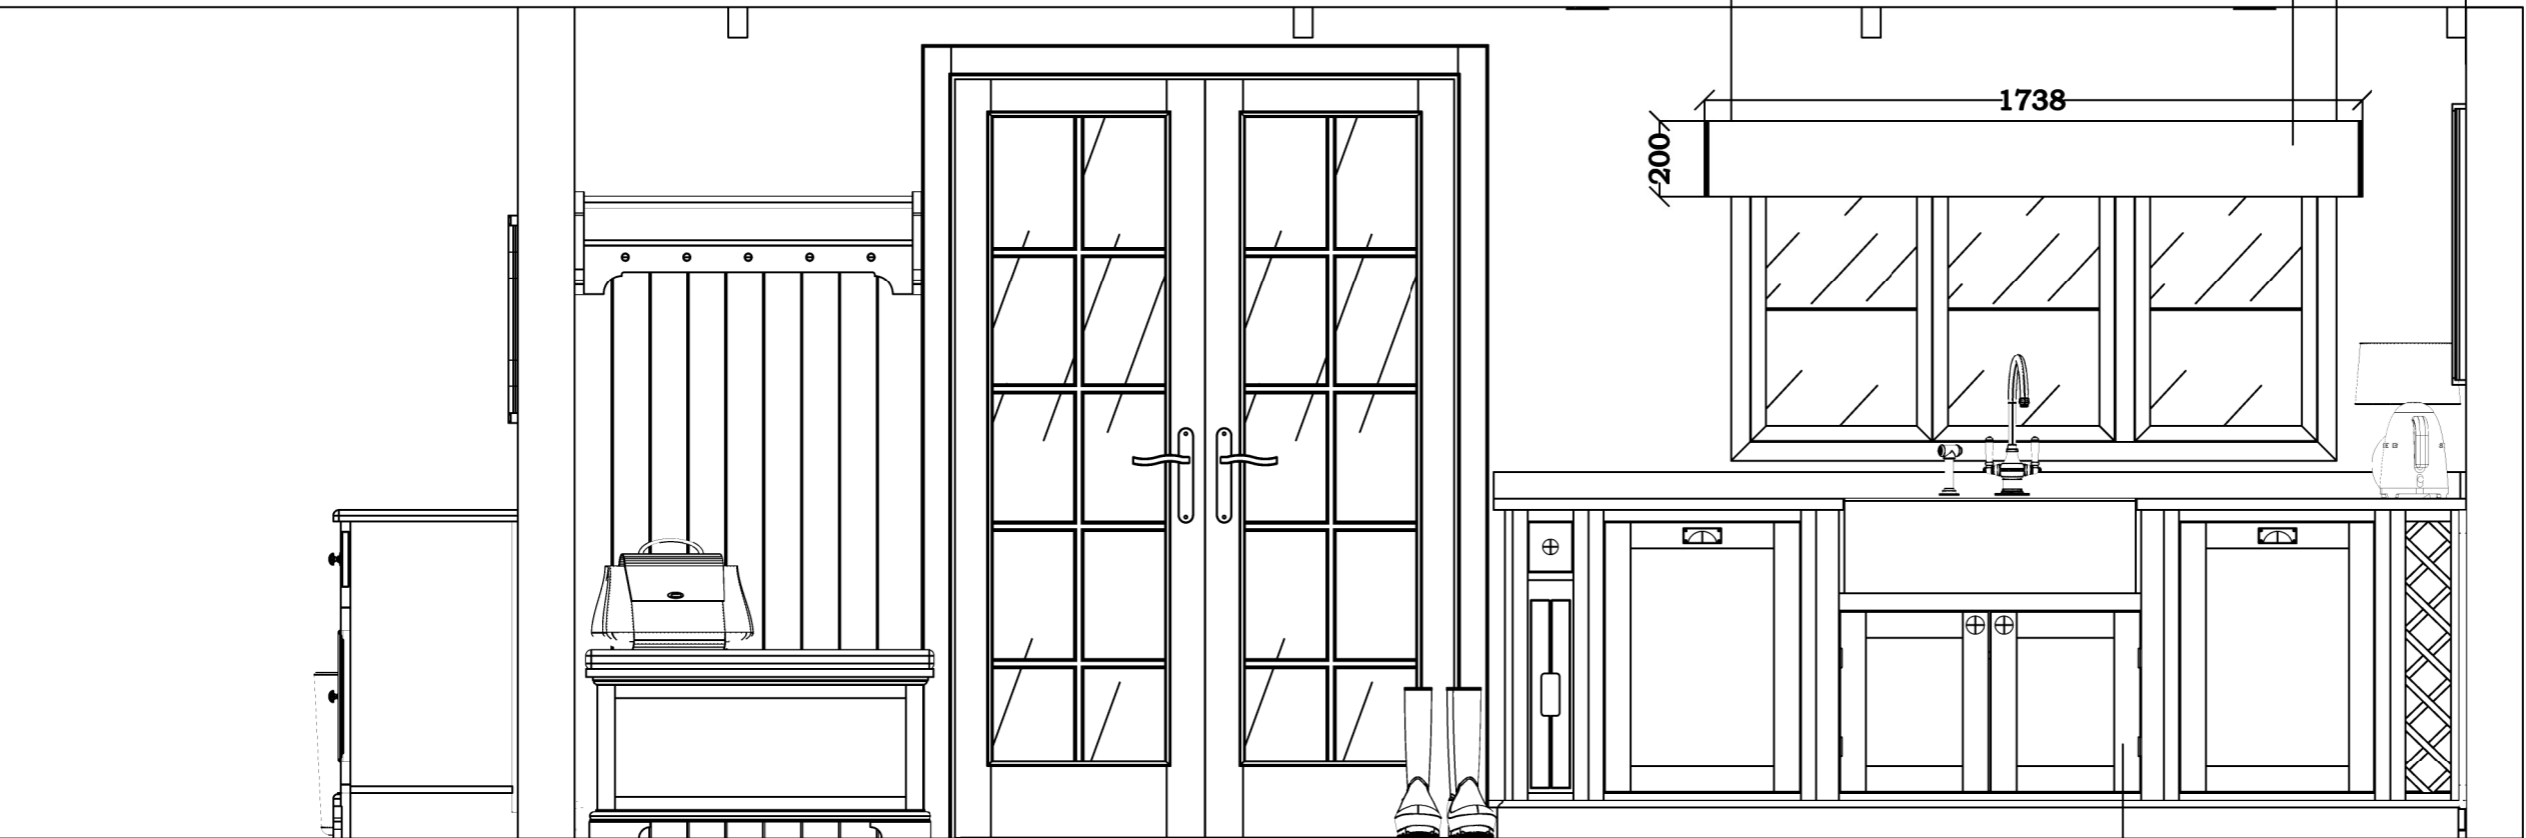

Wilson Willow
FINE BRITISH KITCHENS