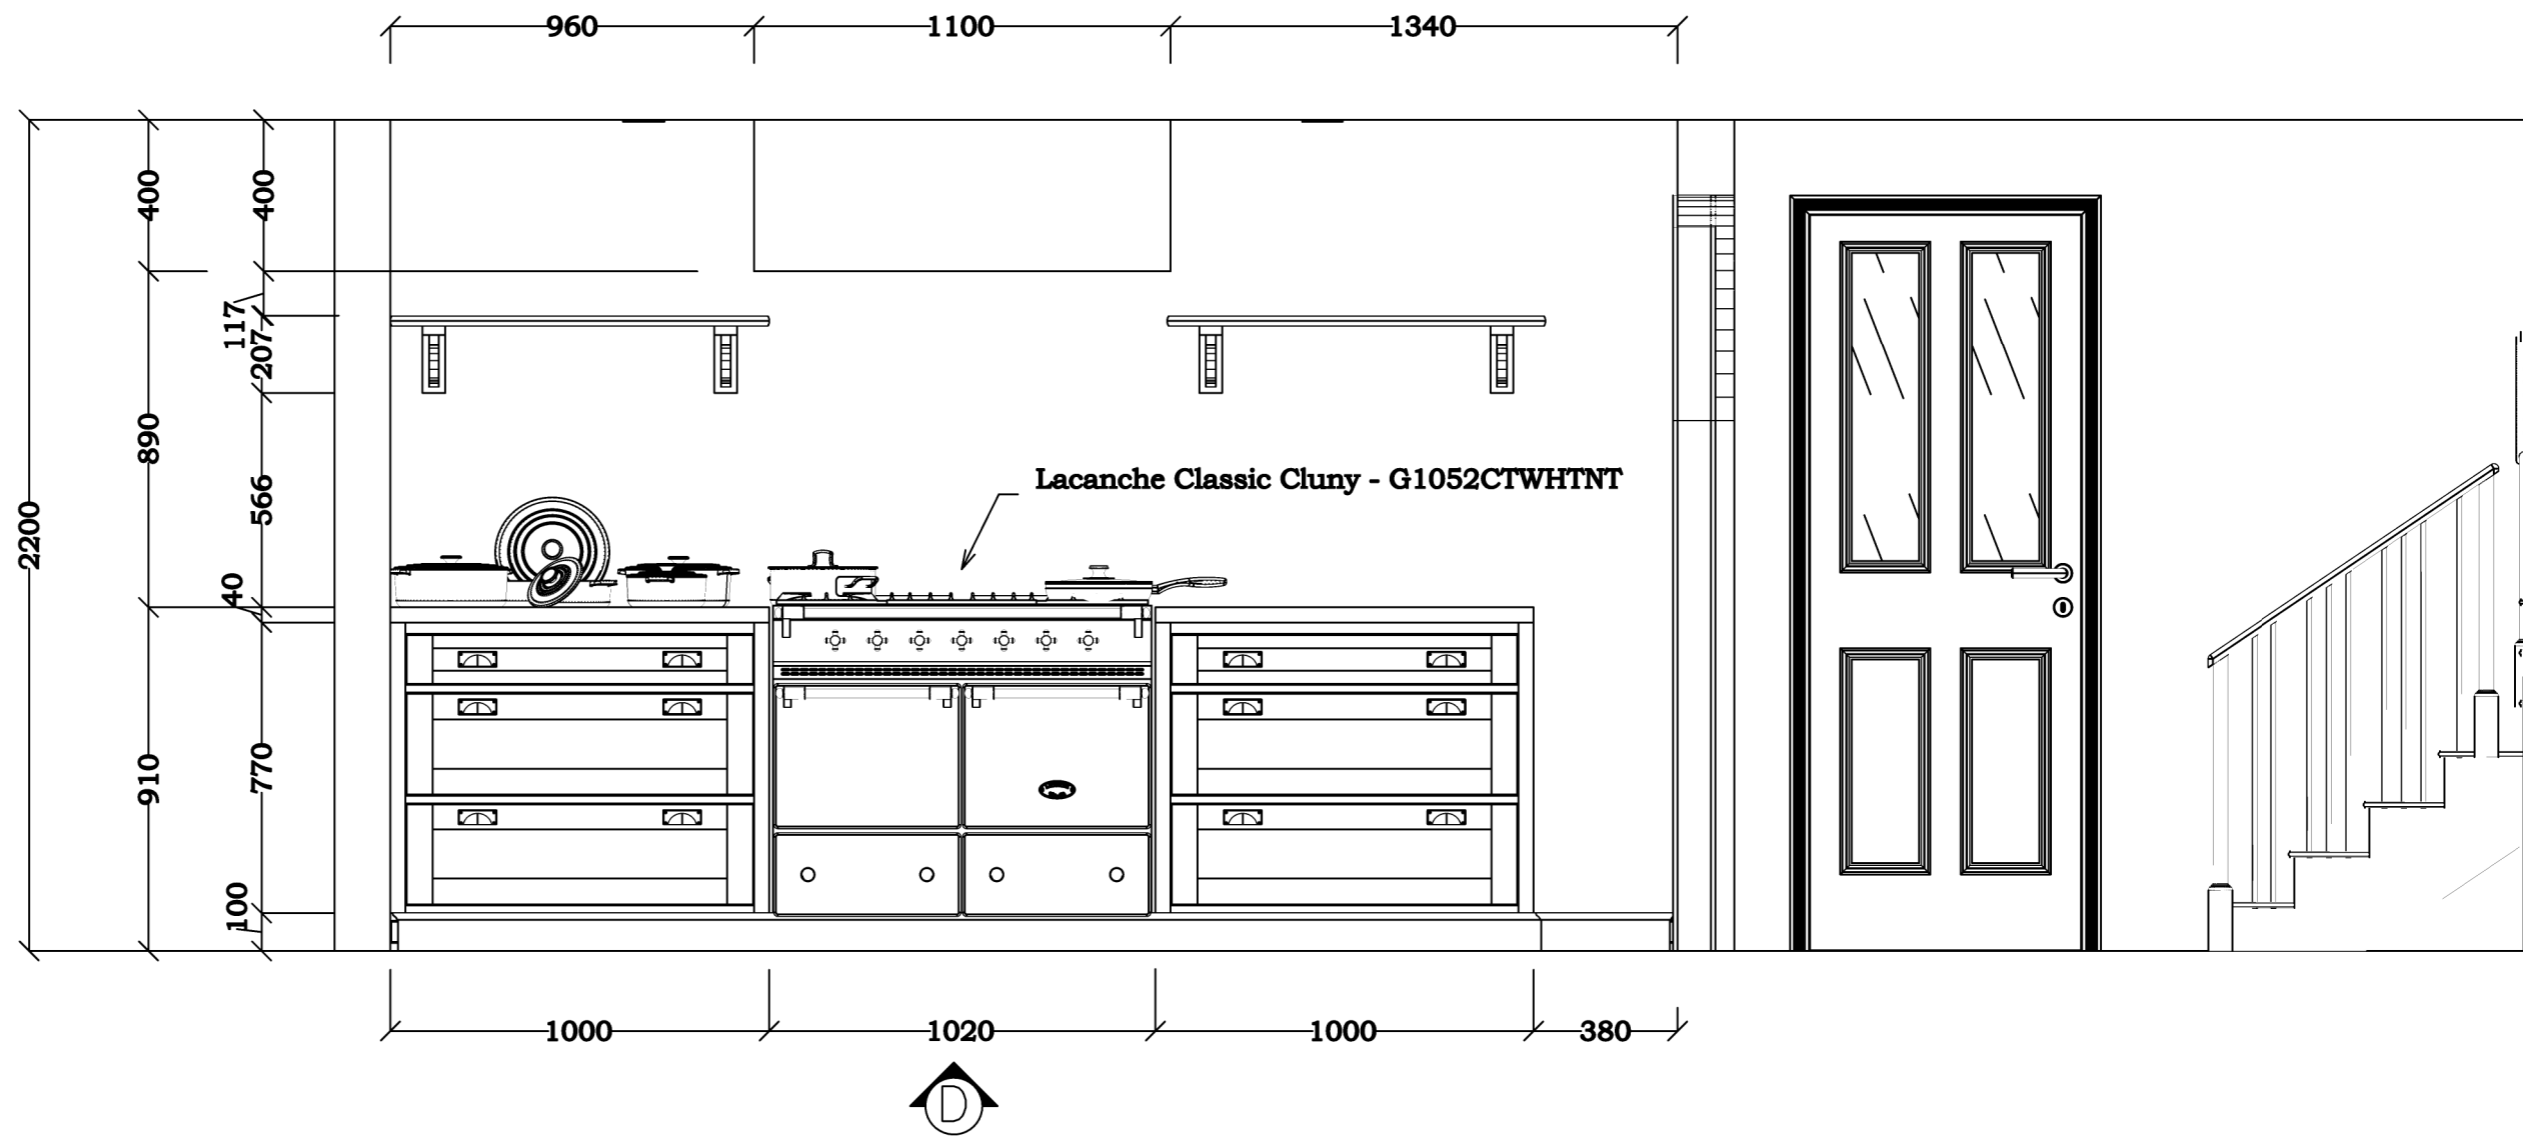

Range Cooker Elevation