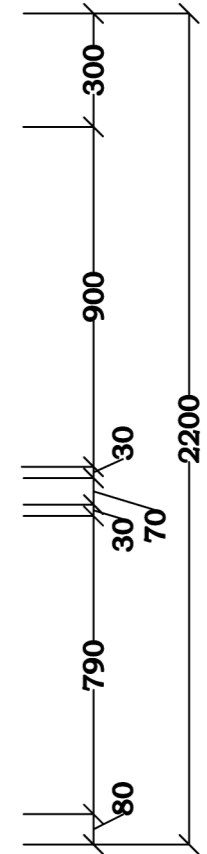

Wilson **Willow**
FINE BRITISH KITCHENS

Project
Hill Farm Cottage

2023 Kitchen Renovation

48 Heronsgate Rd,
Chorleywood,
WD3 5BB

Shaker 70mm

Polished Chrome
Round Knob 29mm

Polished Chrome
Square Plate Cup Handle

Wilson Willow
FINE BRITISH KITCHENS

Wilson Willow
FINE BRITISH KITCHENS

Wilson Willow
FINE BRITISH KITCHENS

Cabinet Legend				
Order	Description	Width	Depth	Height
1	Base bottle trellis	200	600	790
2	Integrated appliance panel	600	600	790
3	Sink Base Cabinet 2 doors	920	600	790
4	Pull out cabinet	600	600	790
5	Tray cabinet	200	600	790
6	Base 2 doors, 1 drawer	800	600	790
8	Base 2 doors, 1 drawer	1000	600	790
9	Base 4 drawers	450	600	790
10	Base 2 pan drawers, 1 drawer	1000	600	790
11	Base 2 pan drawers, 1 drawer	1000	600	790
12	Dresser 2 Doors	800	320	1060
13	Dresser 2 Doors	800	320	1060
14	Shelf with brackets	1000	250	204
15	Shelf with brackets	1000	250	204

Sink Wall Elevation

Wilson Willow
FINE BRITISH KITCHENS

Client
Microcad Software

Date
08/03/2023

Designer
Kaya Kemal

Plan No.
1234

Range
Trad In-Frame

Finish
Great White

Tops
Polished White

Window Valance Box
Campbell Bone Linen

Sink Wall Elevation

Iconic White
Silestone
Worktop

Polished Chrome
4" Ball Bearing
Butt Hinges

Polished Chrome
Square Plate
Cup Handle

Polished Chrome
Round Knob
Handle